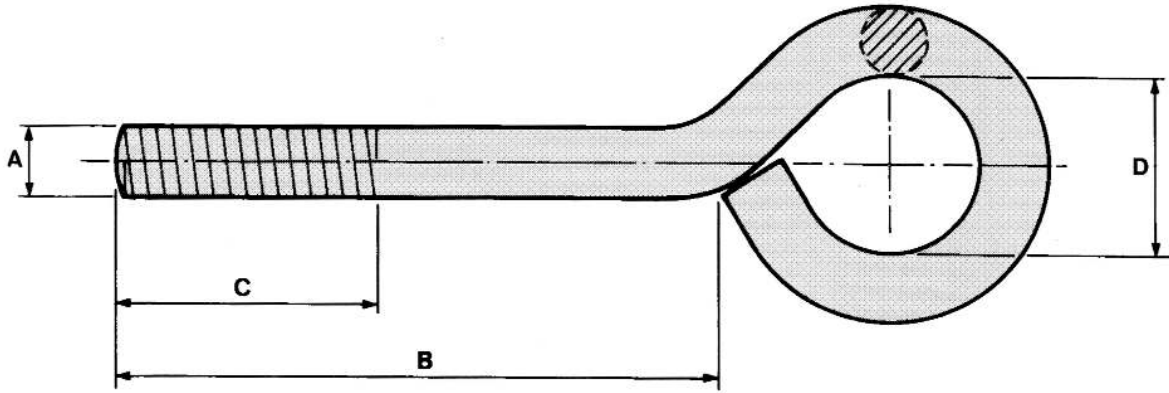

Curled Eyebolts

THREADS M6 - M100 (1/4" - 4")

**BFE
27**

ROUND TYPE

Curled Eyebolts

THREADS M6 - M100 (1/4" - 4")

**BFE
27**

PEAR TYPE

© Brooks Forgings Ltd 2008

SPECIFICATIONS AVAILABLE

MATERIAL

- CARBON STEELS
- STAINLESS STEELS
- ALLOY STEELS
- B7, 4.6, 5.6, 8.8

**ALSO AVAILABLE WELDED
SHANK LENGTH 5000MM MAX
DIMENSIONS TO SUIT CUSTOMERS
REQUIREMENTS**