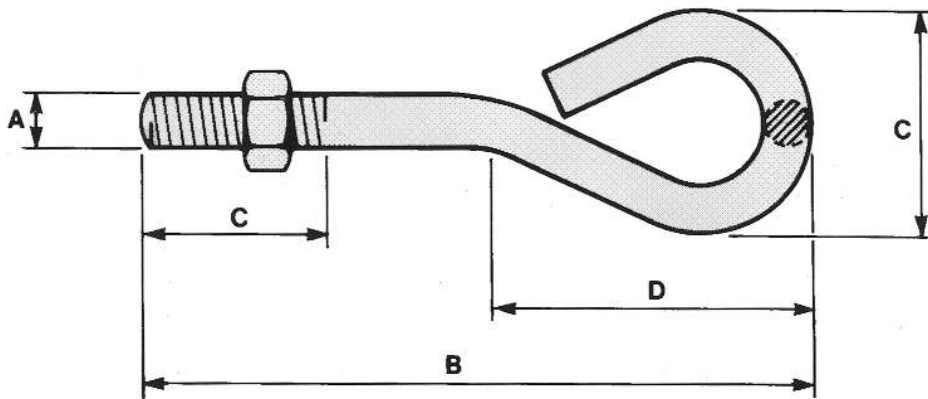

Curled Eyebolts

THREADS M6 - M100 (1/4" - 4")

**BFE
27**

ROUND TYPE

Curled Eyebolts

THREADS M6 - M100 (1/4" - 4")

**BFE
27**

PEAR TYPE

© Brooks Forgings Ltd 2008

SPECIFICATIONS AVAILABLE

MATERIAL

- CARBON STEELS
- STAINLESS STEELS
- ALLOY STEELS
- B7, 4.6, 5.6, 8.8

**ALSO AVAILABLE WELDED
SHANK LENGTH 5000MM MAX
DIMENSIONS TO SUIT CUSTOMERS
REQUIREMENTS**