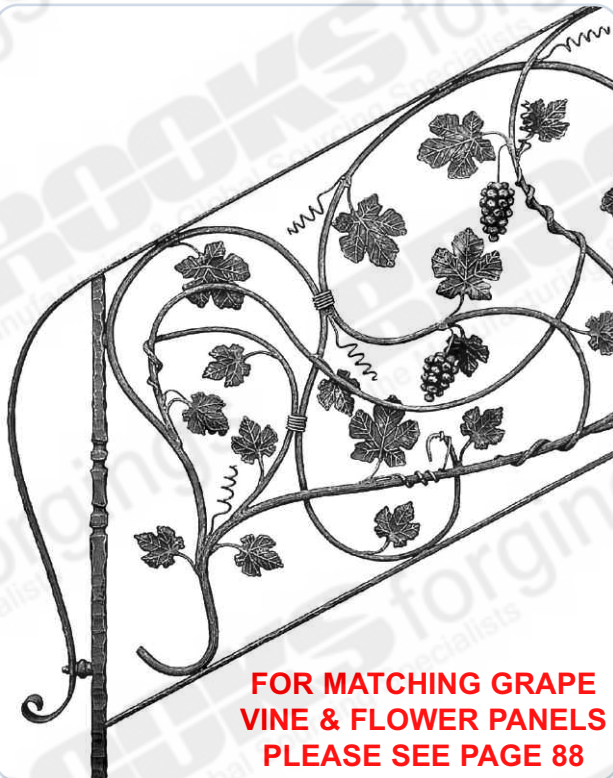

32/21
4mm
120x180mm

32/22
190mm

32/23
180mm

32/24
4mm
80x130mm

32/25
120mm

32/26
140mm

**Highly Detailed
Vine Effect**

32/27
12-10mm
1100mm

32/28
16-12mm
1100mm

32/29
20-16mm
1100mm

**FOR MATCHING GRAPE
VINE & FLOWER PANELS
PLEASE SEE PAGE 88**

ADDITIONAL INFORMATION

All forged steel

tel. 01384 563356 fax. 01384 563357 web. www.brooksforgings.co.uk